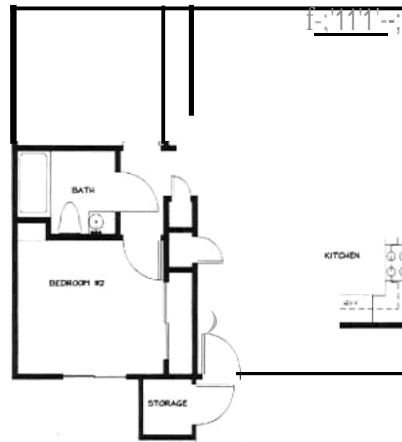

One bedroom Flat
509 square feet

Robin

Two bedroom Flat
896 square feet

Sparrow

Two bedroom townhouse
902 square feet

Features:

1 Bedroom / 1 Bath Flat
2 Bedroom / 1 Bath Flat
2 Bedroom / 1 1/2 Bath
T/H Window Coverings
Cable TV Hookups
Outside Storage Areas
Appliances
Close to hospitals