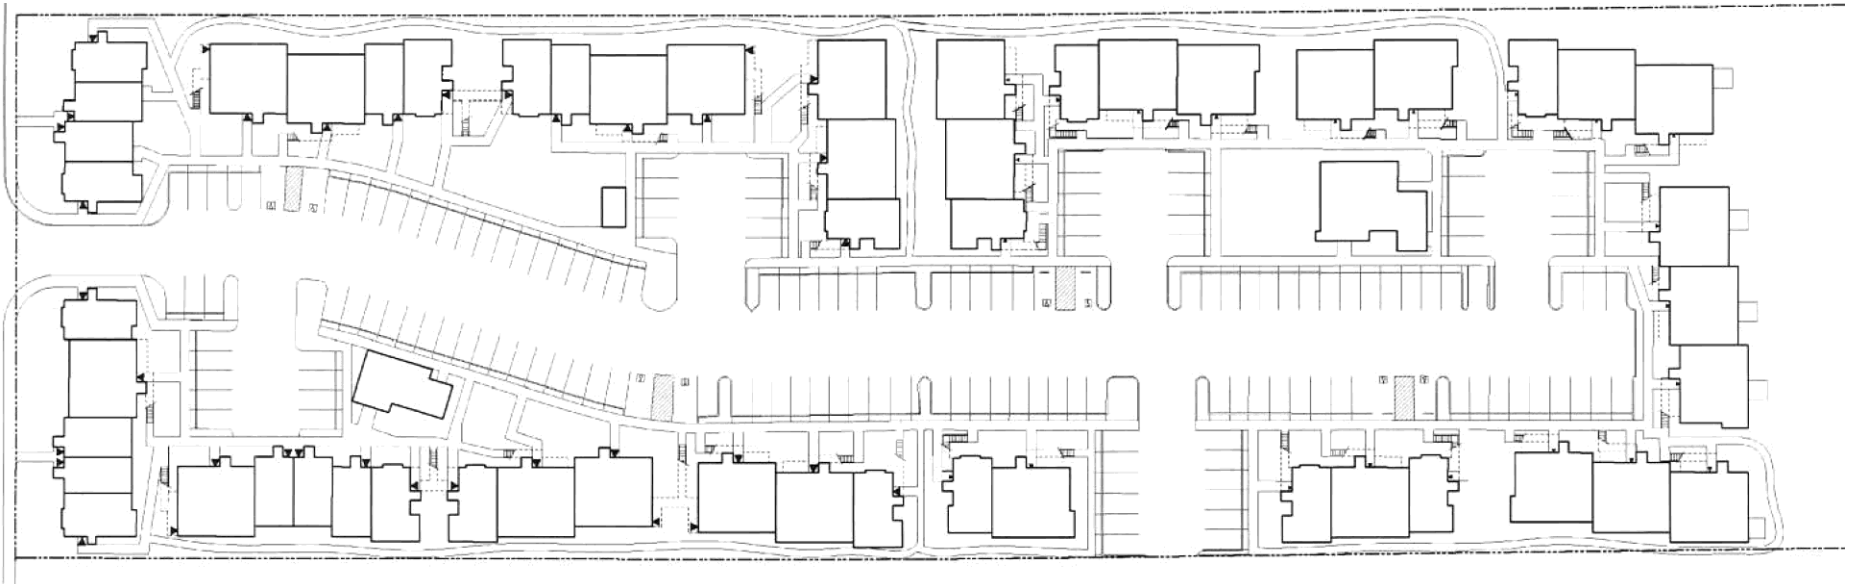

The

Meadows

Active Adult Living

Hubbard Lane Eureka

KIC | kramer investment corporation

1589 myrtle avenue suite b eureka ca 95501

www.kkramer.com 707-444-2919