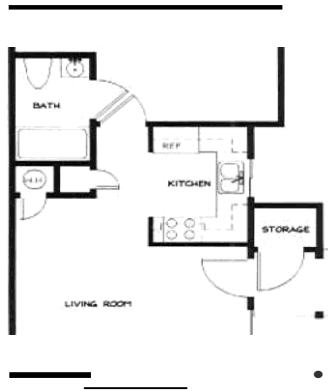

One bedroom Flat
509 square feet

Robin

Two bedroom Flat
896 square feet

Sparrow

Two bedroom townhouse
902 square feet

Features:

1 Bedroom / 1 Bath Flat
2 Bedroom / 1 Bath Flat
2 Bedroom / 1 1/2 Bath
T/H Window Coverings
Cable TV Hookups
Outside Storage Areas
Appliances
Close to hospitals